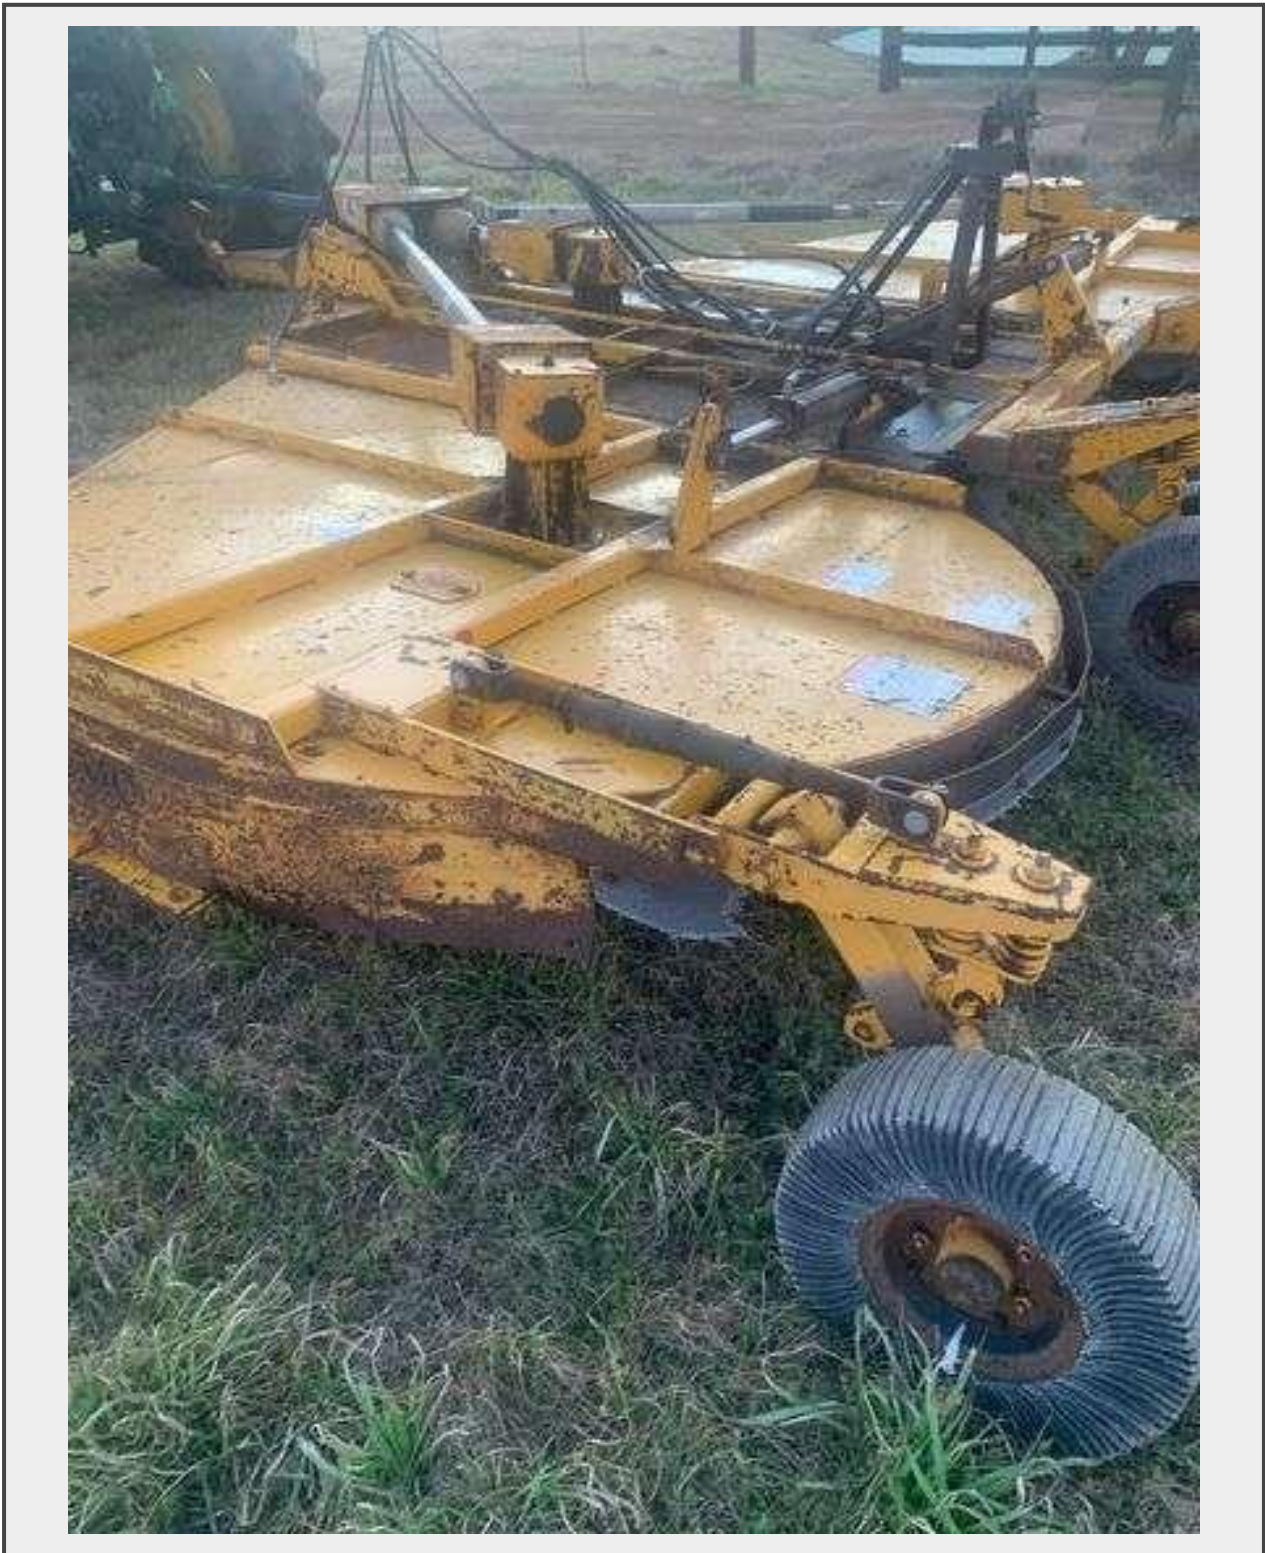

Sale Name: November 10th Consignment Auction

LOT 4369 - Alamo 20ft Batwing Shredder

Hours 1000 PTO

Description

Reported to be an excellent Machine Pick up in East TX

Alamo 20ft Batwing Shredder **Hrs:** 1000 PTO